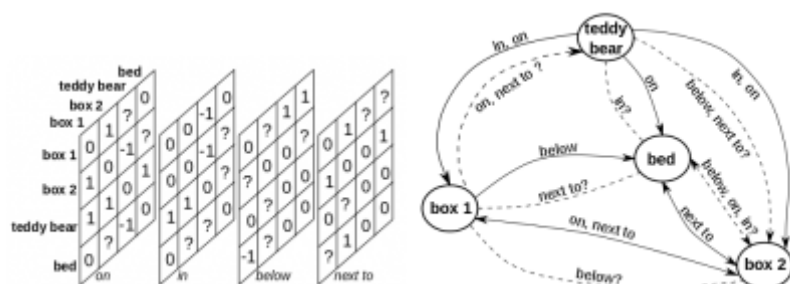

IIS Downloads

Datasets

Innsbruck Multi-View Hand Gesture (IMHG) Dataset

Innsbruck Pointing at Objects (IPO) Dataset

Innsbruck Object Relations Dataset

Face shape annotations for the RWTH-PHOENIX corpus

Software