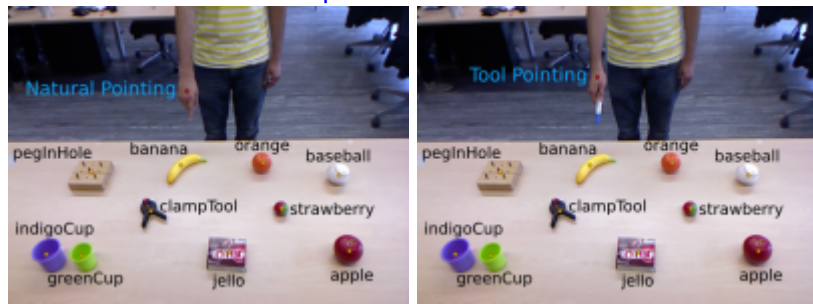

IIS Downloads

Datasets

- 1. Face shape annotations for the RWTH-PHOENIX corpus

- 2. Innsbruck Pointing Dataset
- 3. Innsbruck Multi-View Hand Gesture (IMHG) Dataset

From:
<https://iis.uibk.ac.at/> - IIS

Permanent link:
<https://iis.uibk.ac.at/downloads/start?rev=1450046919>