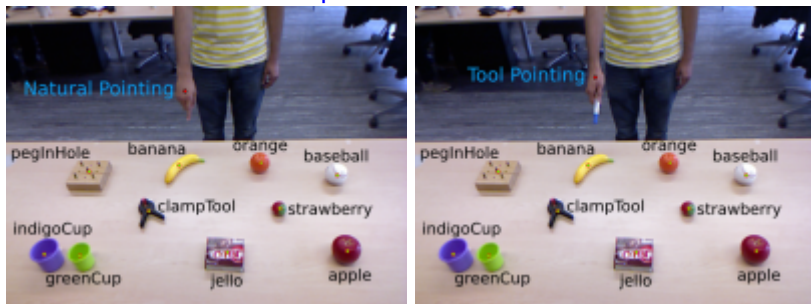

IIS Downloads

Datasets

- 1. Face shape annotations for the RWTH-PHOENIX corpus

- 2. Innsbruck Pointing Dataset
- 3. Innsbruck Multi-View Hand Gesture (IMHG) Dataset

From:
<https://iis.uibk.ac.at/> - IIS

Permanent link:
<https://iis.uibk.ac.at/downloads/start?rev=1450046919>