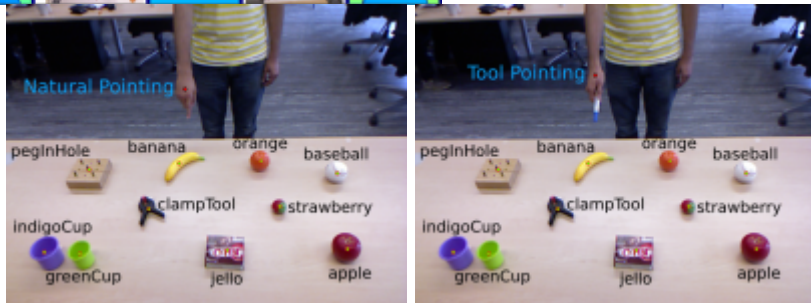

IIS Downloads

Datasets

1. Innsbruck Multi-View Hand Gesture (IMHG) Dataset

2. Innsbruck Pointing Dataset

3. Face shape annotations for the RWTH-PHOENIX corpus

From:
<https://iis.uibk.ac.at/> - IIS

Permanent link:
<https://iis.uibk.ac.at/downloads/start?rev=1450046975>