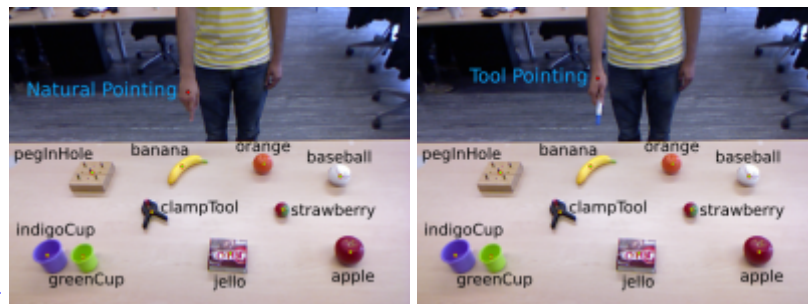

### Innsbruck Multi-View Hand Gesture (IMHG) Dataset

Innsbruck Pointing Dataset

Face shape annotations for the RWTH-PHOENIX corpus

From:

<https://iis.uibk.ac.at/> - IIS

Permanent link:

<https://iis.uibk.ac.at/downloads/start?rev=1450047188>