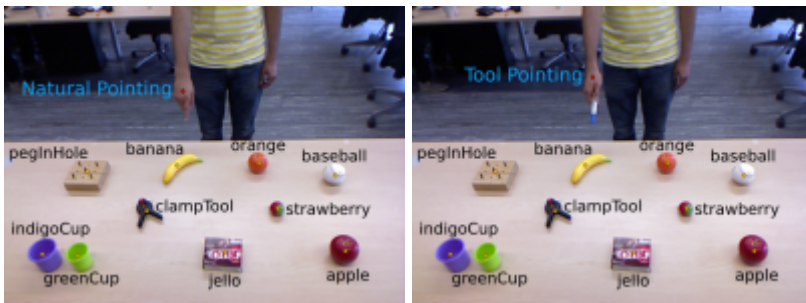

IIS Downloads

Datasets

Innsbruck Multi-View Hand Gesture (IMHG) Dataset

Innsbruck Pointing Dataset

Face shape annotations for the RWTH-PHOENIX corpus

From:
<https://iis.uibk.ac.at/> - IIS

Permanent link:
<https://iis.uibk.ac.at/downloads/start?rev=1450047209>