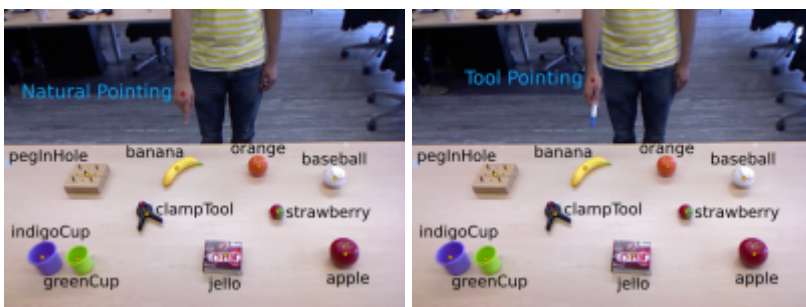

IIS Downloads

Datasets

Innsbruck Multi-View Hand Gesture (IMHG) Dataset

#- Innsbruck Pointing Dataset

Face shape annotations for the RWTH-PHOENIX corpus

From:
<https://iis.uibk.ac.at/> - IIS

Permanent link:
<https://iis.uibk.ac.at/downloads/start?rev=1450047238>