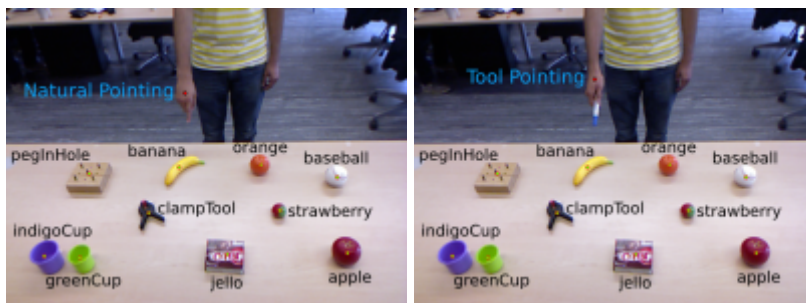

IIS Downloads

Datasets

Innsbruck Multi-View Hand Gesture (IMHG) Dataset

Innsbruck Pointing Dataset

Face shape annotations for the RWTH-PHOENIX corpus

From:
<https://iis.uibk.ac.at/> - IIS

Permanent link:
<https://iis.uibk.ac.at/downloads/start?rev=1450047247>