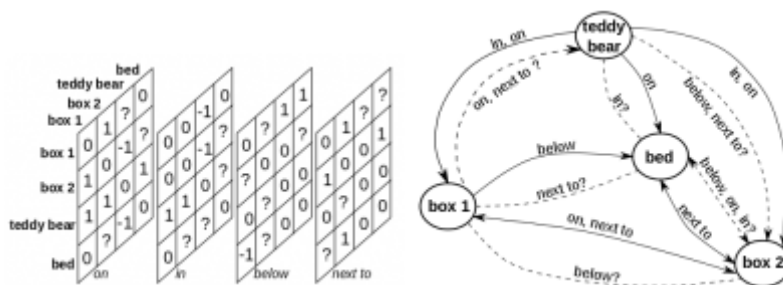

IIS Downloads

Datasets

Innsbruck Multi-View Hand Gesture (IMHG) Dataset

Innsbruck Pointing Dataset

Innsbruck Object Relations Dataset

Face shape annotations for the RWTH-PHOENIX corpus

From:

<https://iis.uibk.ac.at/> - IIS