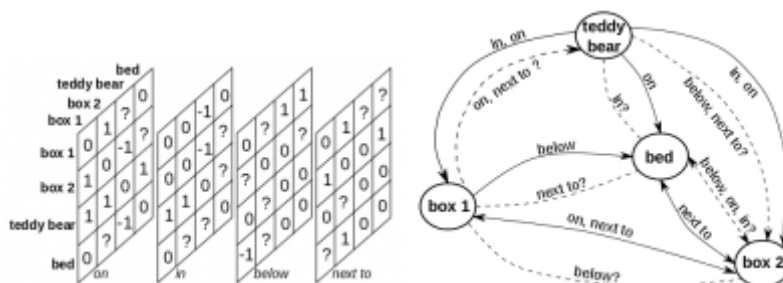

IIS Downloads

Datasets

Innsbruck Multi-View Hand Gesture (IMHG) Dataset

Innsbruck Pointing Dataset

Innsbruck Object Relations Dataset

Face shape annotations for the RWTH-PHOENIX corpus

From:

<https://iis.uibk.ac.at/> - IIS