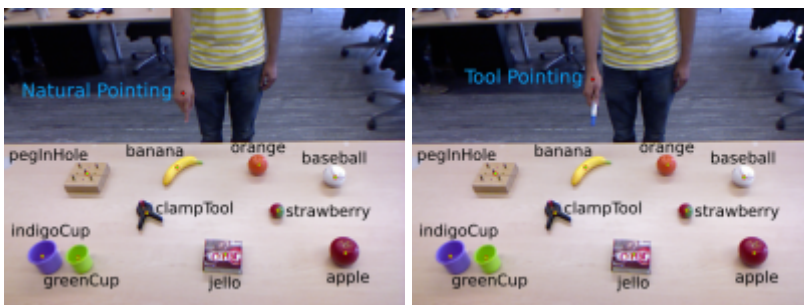

IIS Downloads

Datasets

Innsbruck Multi-View Hand Gesture (IMHG) Dataset

Innsbruck Pointing Dataset

Innsbruck Object Relations Dataset

Face shape annotations for the RWTH-PHOENIX corpus

From:

<https://iis.uibk.ac.at/> - IIS