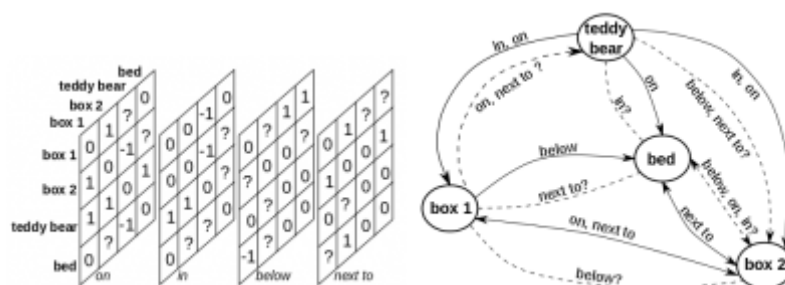

IIS Downloads

Datasets

Innsbruck Multi-View Hand Gesture (IMHG) Dataset

Innsbruck Pointing Dataset

Innsbruck Object Relations Dataset

Face shape annotations for the RWTH-PHOENIX corpus

From:

<https://iis.uibk.ac.at/> - IIS