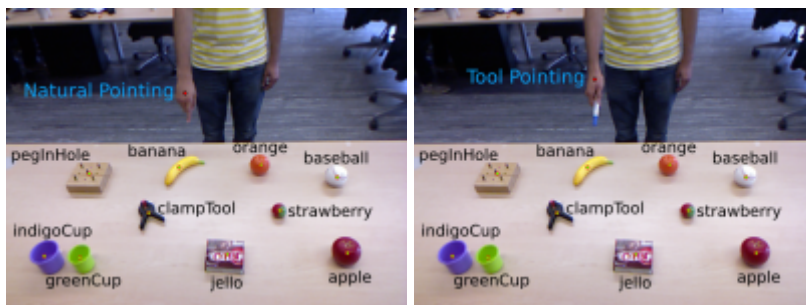

IIS Downloads

Datasets

Innsbruck Multi-View Hand Gesture (IMHG) Dataset

Innsbruck Pointing Dataset

Innsbruck Object Relations Dataset

Face shape annotations for the RWTH-PHOENIX corpus

From:

<https://iis.uibk.ac.at/> - IIS