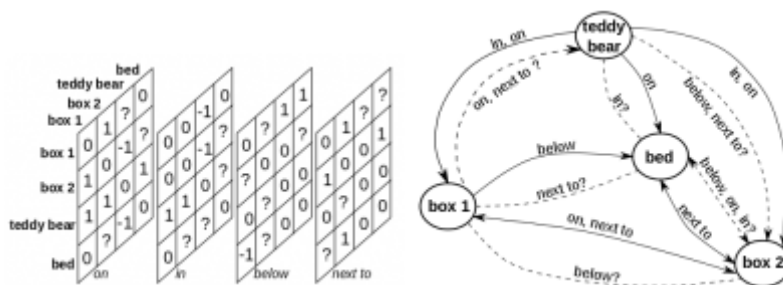

IIS Downloads

Datasets

Innsbruck Multi-View Hand Gesture (IMHG) Dataset

Innsbruck Pointing at Objects (IPO) Dataset

Innsbruck Object Relations Dataset

Face shape annotations for the RWTH-PHOENIX corpus

From: