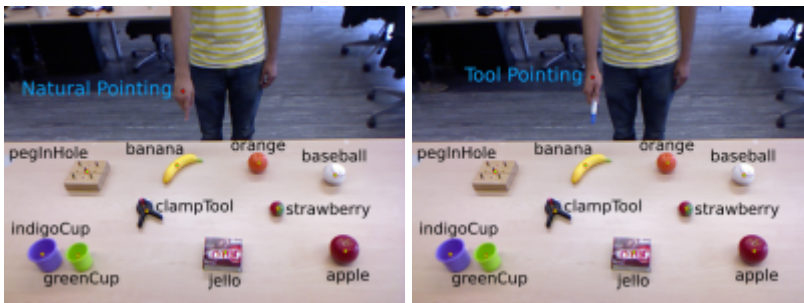

IIS Downloads

Datasets

Innsbruck Multi-View Hand Gesture (IMHG) Dataset

Innsbruck Pointing at Objects (IPO) Dataset

Innsbruck Object Relations Dataset

Face shape annotations for the RWTH-PHOENIX corpus

From: