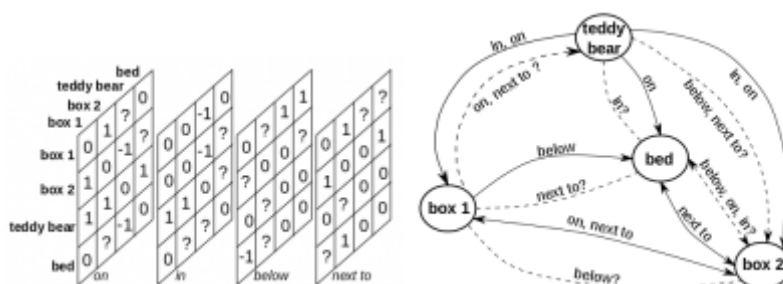

IIS Downloads

Datasets

Innsbruck Multi-View Hand Gesture (IMHG) Dataset

Innsbruck Pointing at Objects (IPO) Dataset

Innsbruck Object Relations Dataset

Face shape annotations for the RWTH-PHOENIX corpus

Software