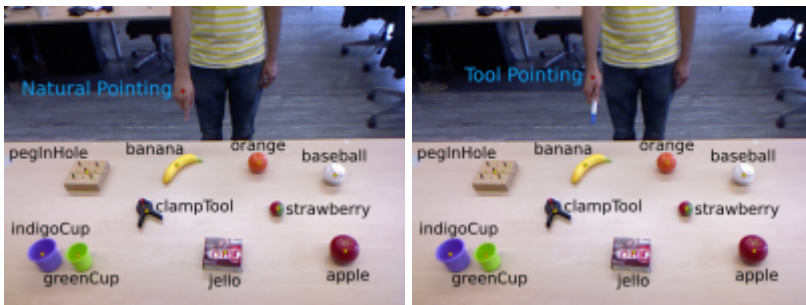

IIS Downloads

Datasets

Innsbruck Multi-View Hand Gesture (IMHG) Dataset

Innsbruck Pointing at Objects (IPO) Dataset

Innsbruck Object Relations Dataset

Face shape annotations for the RWTH-PHOENIX corpus

Software