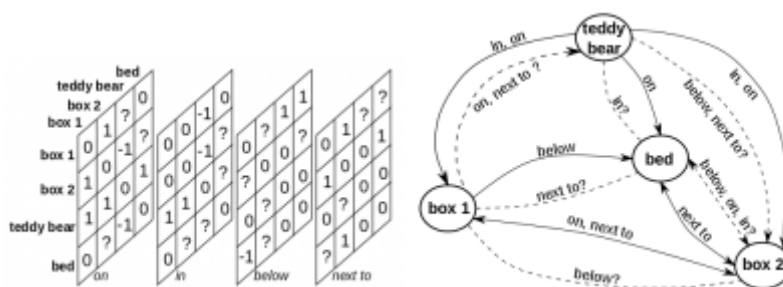

IIS Downloads

Datasets

Innsbruck Multi-View Hand Gesture (IMHG) Dataset

Innsbruck Pointing at Objects (IPO) Dataset

Innsbruck Object Relations Dataset

Face shape annotations for the RWTH-PHOENIX corpus

Software