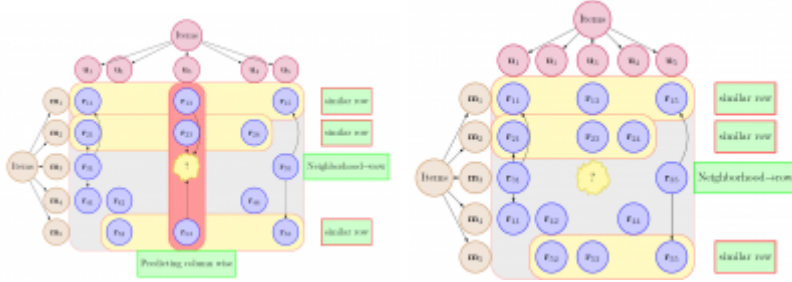

Innsbruck Maximum Margin Multi Valued Regression Framework

From:
<https://iis.uibk.ac.at/> - IIS

Permanent link:
<https://iis.uibk.ac.at/downloads/start?rev=1461941609>

Last update: **2018/09/03 14:57**