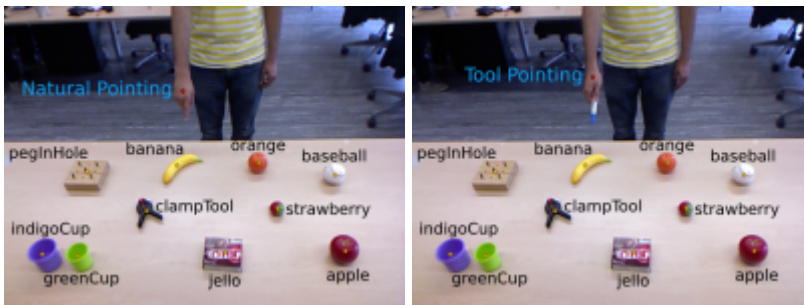

IIS Downloads

Datasets

Innsbruck Multi-View Hand Gesture (IMHG) Dataset

Innsbruck Pointing at Objects (IPO) Dataset

Innsbruck Object Relations Dataset

Face shape annotations for the RWTH-PHOENIX corpus

Software