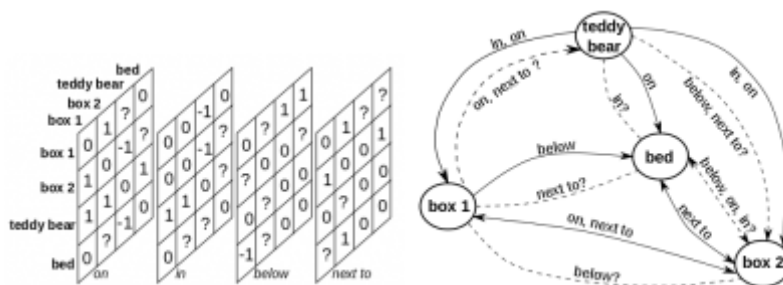

IIS Downloads

Datasets

Innsbruck Multi-View Hand Gesture (IMHG) Dataset

Innsbruck Pointing at Objects (IPO) Dataset

Innsbruck Object Relations Dataset

Face shape annotations for the RWTH-PHOENIX corpus

Software