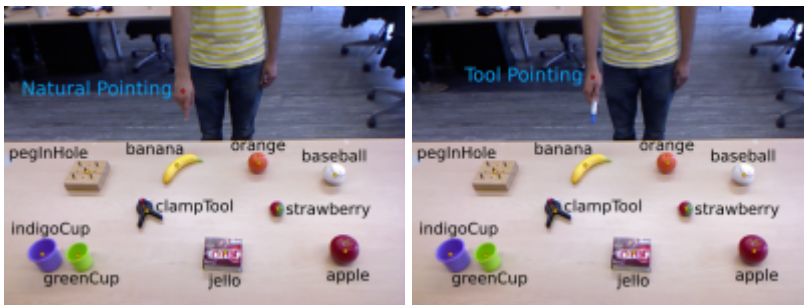

## Datasets

Innsbruck Multi-View Hand Gesture (IMHG) Dataset

Innsbruck Pointing at Objects (IPO) Dataset

Innsbruck Object Relations Dataset

Face shape annotations for the RWTH-PHOENIX corpus